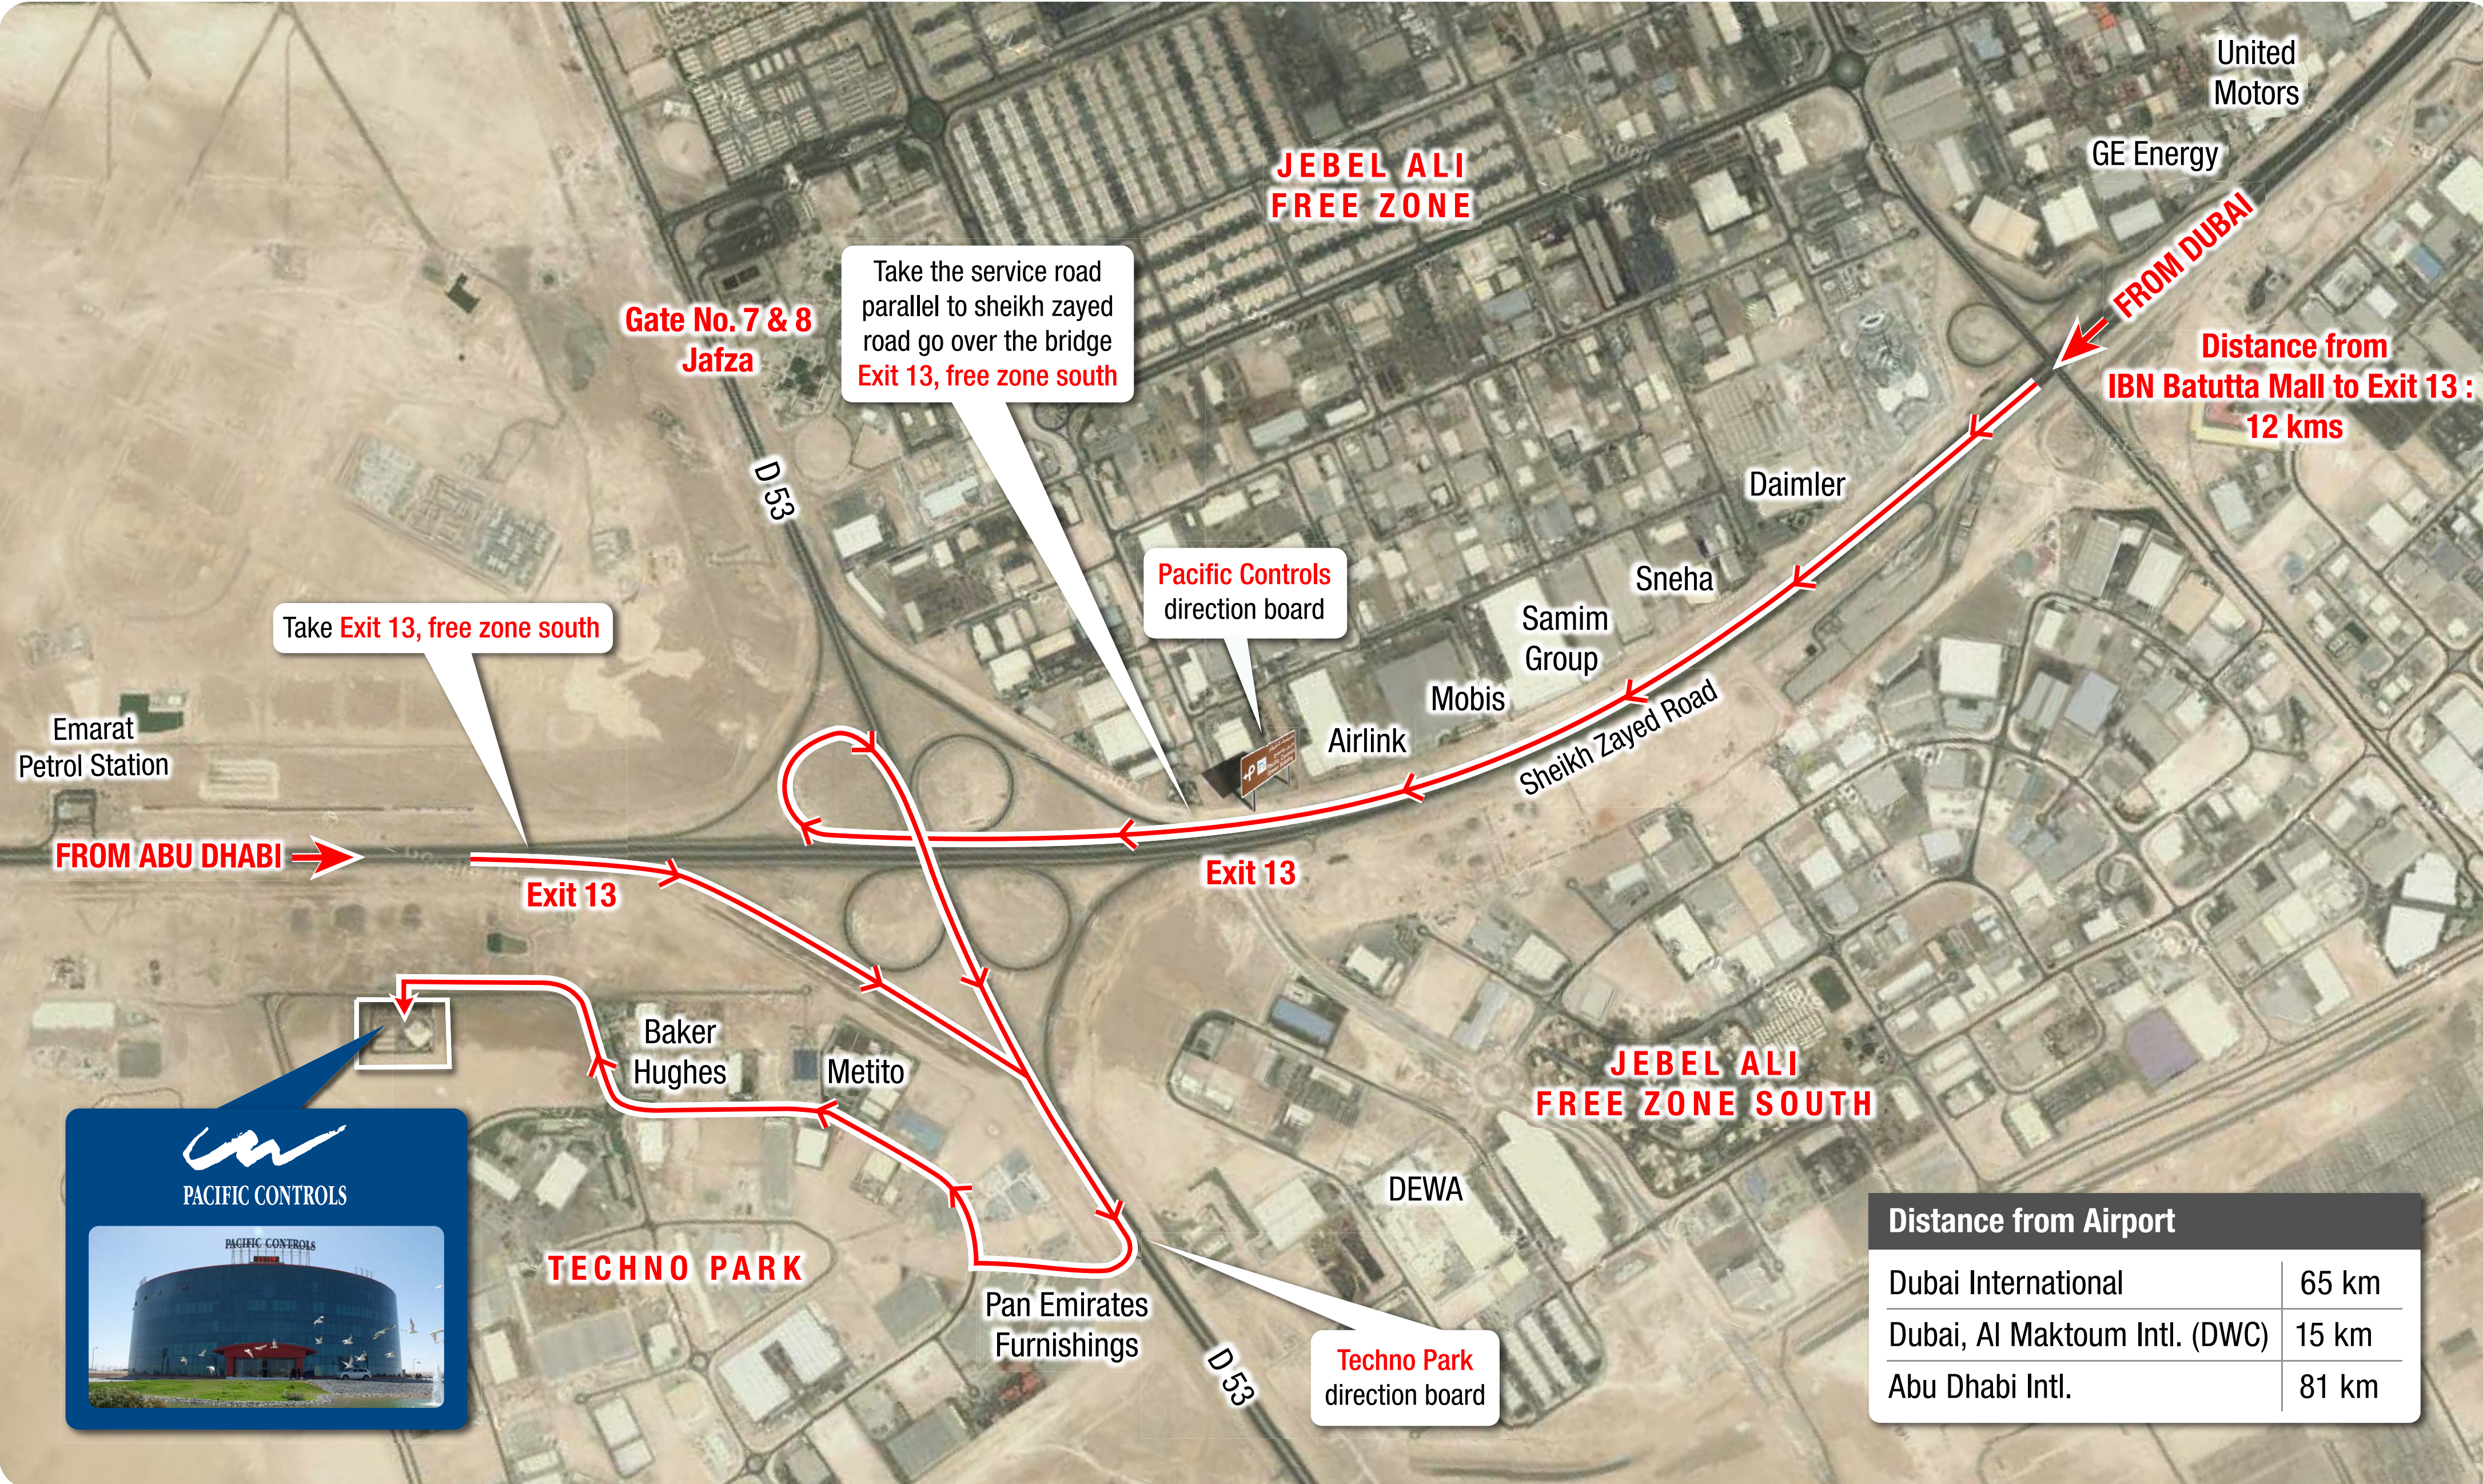

# Pacific Controls HQ (Green building) - Location map

Dubai, United Arab Emirates

Take **Exit 13, free zone south**

Take the service road parallel to sheikh zayed road go over the bridge  
**Exit 13, free zone south**

**Pacific Controls**  
direction board

**Distance from IBN Batutta Mall to Exit 13 : 12 kms**

Emarat Petrol Station

**FROM ABU DHABI** →

**Exit 13**

**Exit 13**

**TECHNO PARK**

Pan Emirates Furnishings

**Techno Park**  
direction board

**JEBEL ALI FREE ZONE SOUTH**

Distance from Airport	
Dubai International	65 km
Dubai, Al Maktoum Intl. (DWC)	15 km
Abu Dhabi Intl.	81 km

PACIFIC CONTROLS

PACIFIC CONTROLS